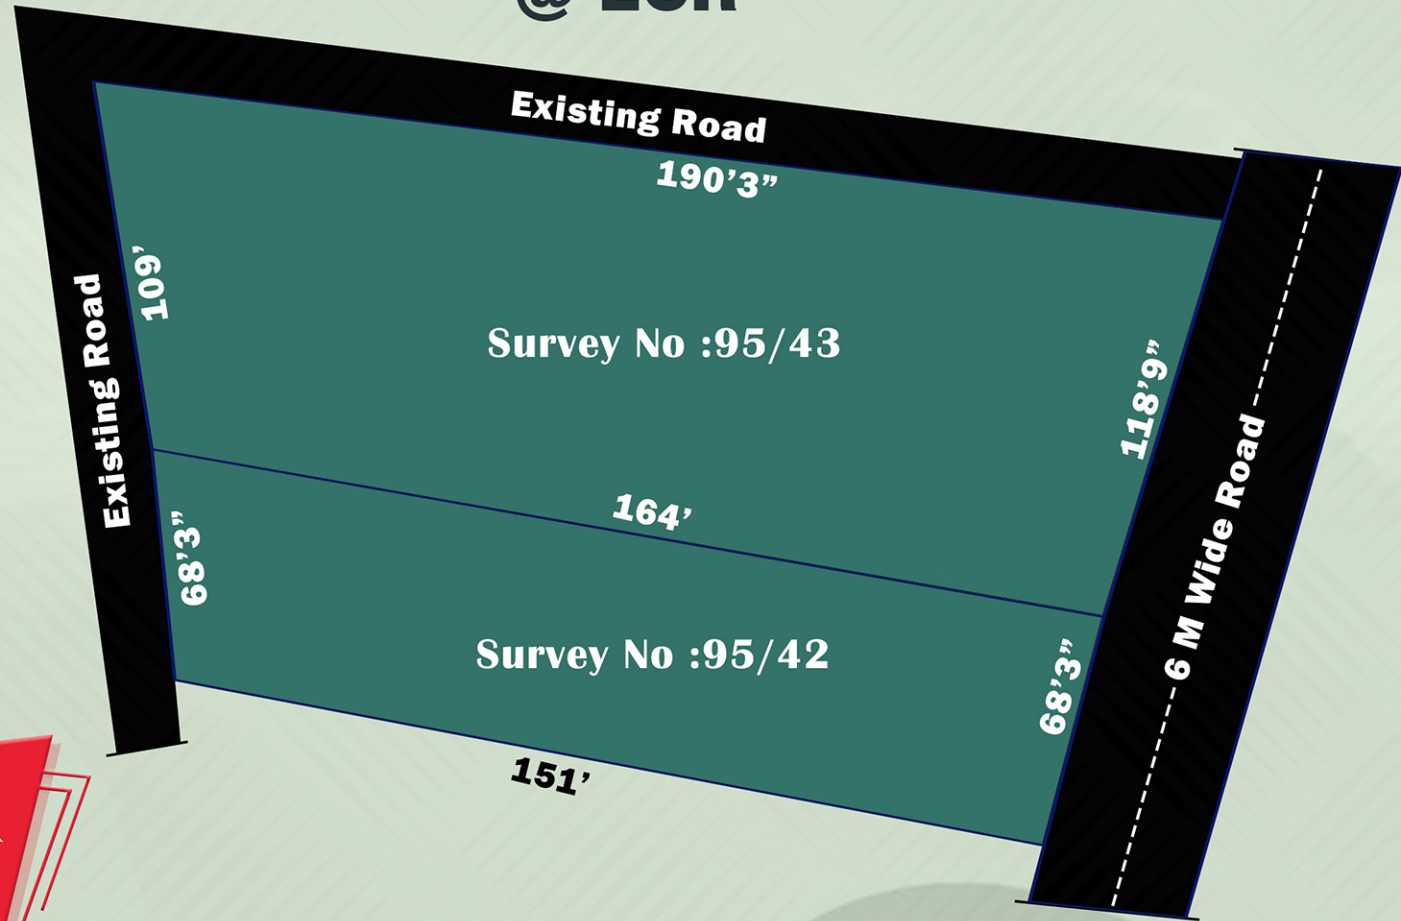

## Muttukadu Regularisation Property @ ECR

**TOTAL AREA  
13  
GROUND**

CORPORATE OFFICE : OMR-KELAMBAKKAM  
GUDUVANCHERY | THANGAPPAPURAM

[www.nammafamilybuilder.com](http://www.nammafamilybuilder.com)