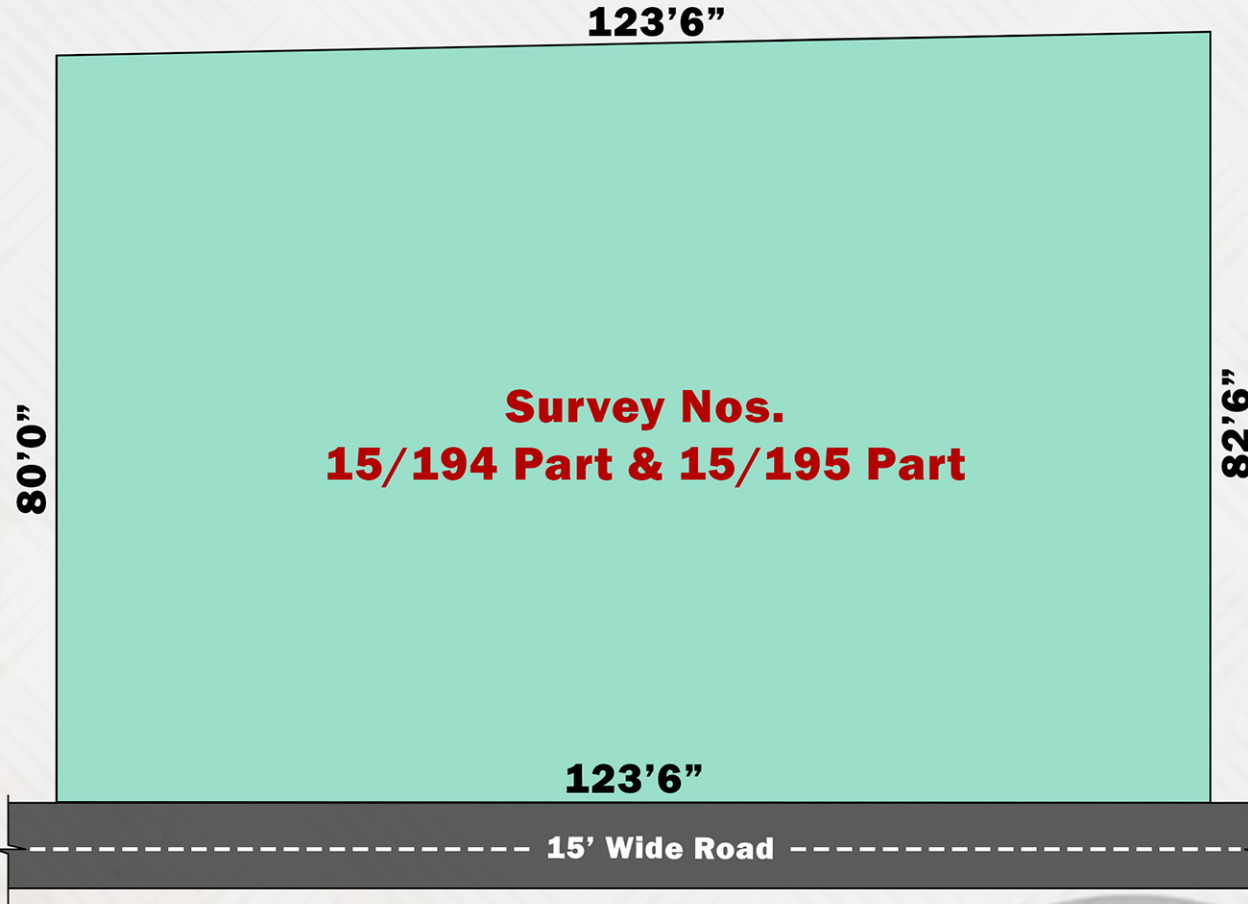

“நம்ம” FAMILY BUILDER & DEVELOPER PVT.LTD. PART OF EVERGREEN RESORT FARMS INJAMBAKKAM @ ECR

**TOTAL AREA
4.18
GROUNDS**

**CORPORATE OFFICE : OMR-KELAMBAKKAM
GUDUVANCHERY | THANGAPPAPURAM**

www.nammafamilybuilder.com